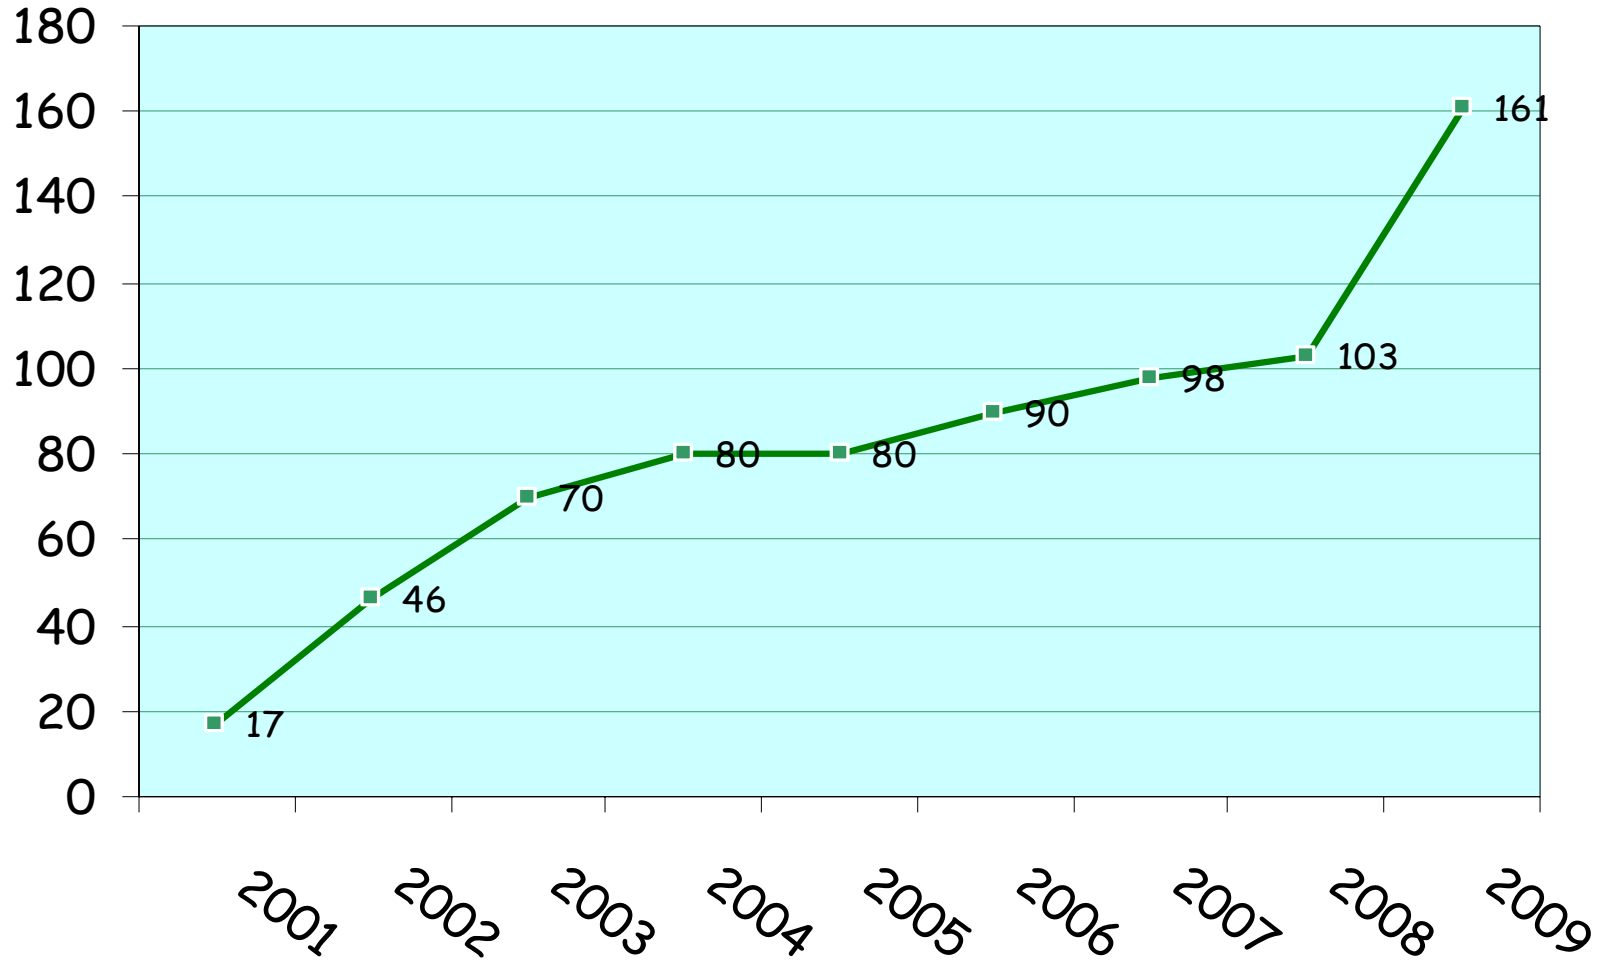

SIERRA COLLEGE

Tahoe-Truckee Campus

Sierra College - Tahoe Truckee Campus Growth

FTES

A person is rock climbing on a large, dark rock face on the left side of the image. The climber is wearing a blue tank top and dark shorts. A rope is visible running down the rock face. In the background, there is a large, calm blue lake, and beyond that, a range of dark, forested mountains under a clear blue sky. The text is overlaid on the right side of the image.